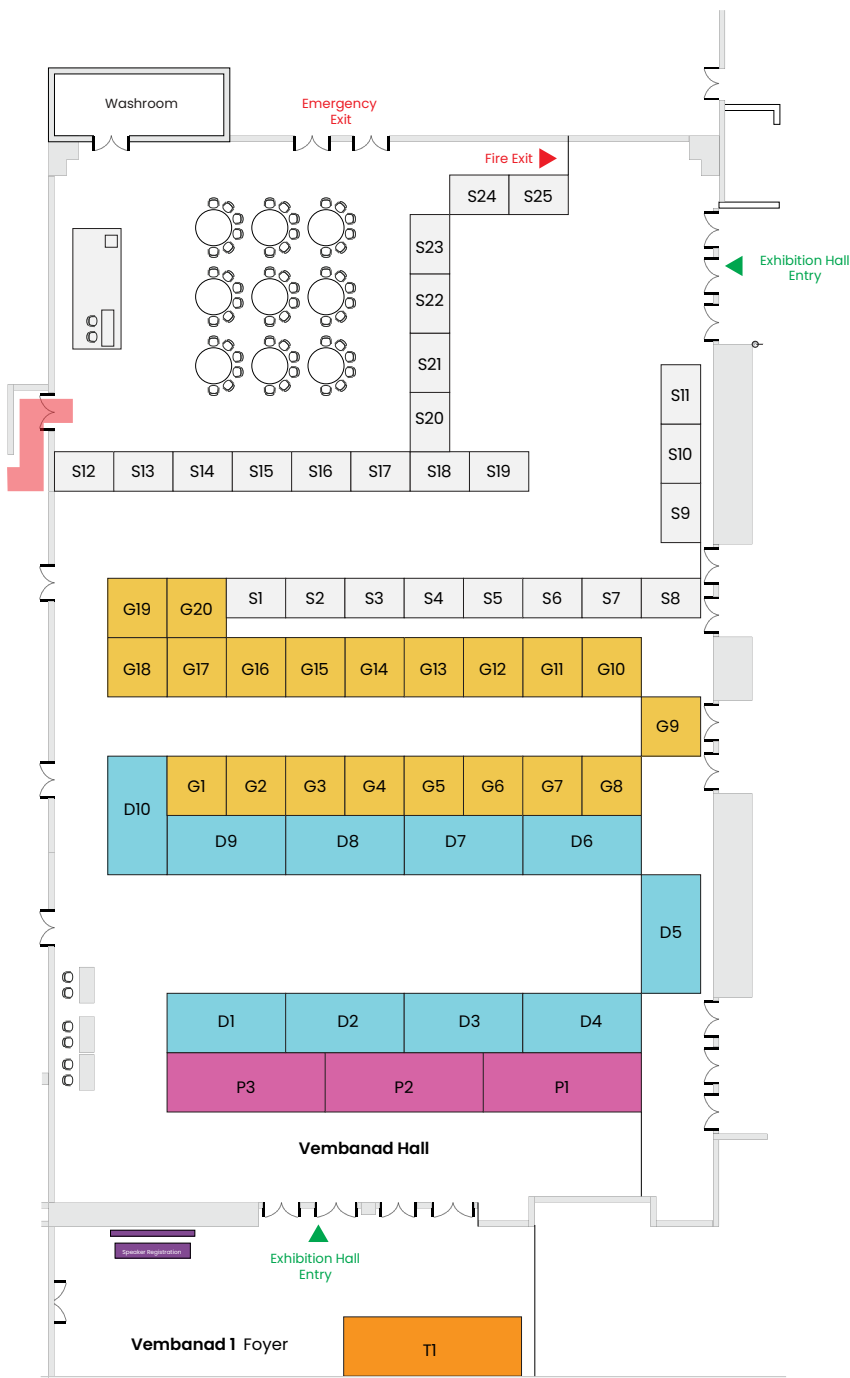

EXHIBITION HALL - FLOOR PLAN

Brahmkamal Hall B

STALL ALLOCATION		
Title Sponsor	3m X 9m Stall	1 No
Platinum Sponsor	3m X 8m Stall	3 Nos
Diamond Sponsor	3m X 6m Stall	10 Nos
Gold Sponsor	3m X 3m Stall	20 Nos
Silver Sponsor	3m X 2m Stall	25 Nos